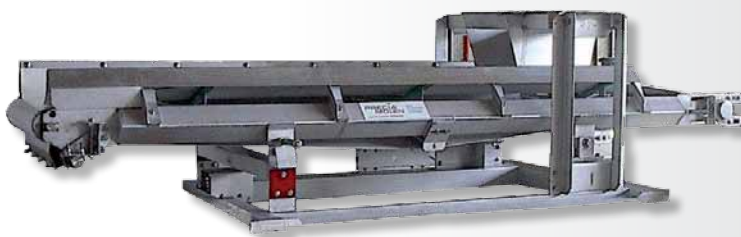

I 410 built-in version

CONTINUOUS WEIGHING

FX-S

VP

TAB

MD-S

BT-S

MD