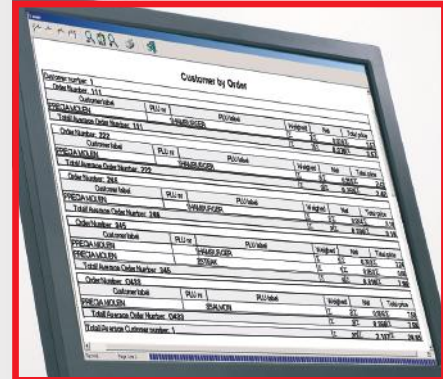

## OPERATOR INTERFACE

- ▼ **Simple and clear for operators**  
A colour touch screen enables fast access to the different operations of weighing and labelling.

## LABEL SET-UP

Label formats fully configurable

- Fully configurable using PC Windows software
- PLU label formats and logistical label formats: packets, pallets, ...
- EAN13 bar code, UCC.EAN128, ...
- Pictures and logos

## TRACEABILITY

Supports compliance with General food law Regulation EC 178/2002

- Unique identification numbers for each operation and each weight (DSD)
- Manual or scanned batch data entry
- Traceability data set-up by product type

## STATISTICS

- Display or prints on labelling stations or PC
- Multi-criteria query of the results data base (PLU, customers, orders, batches, ...)
- User-definable reports

**OVER  
40 AGENTS  
THROUGHOUT  
THE WORLD**