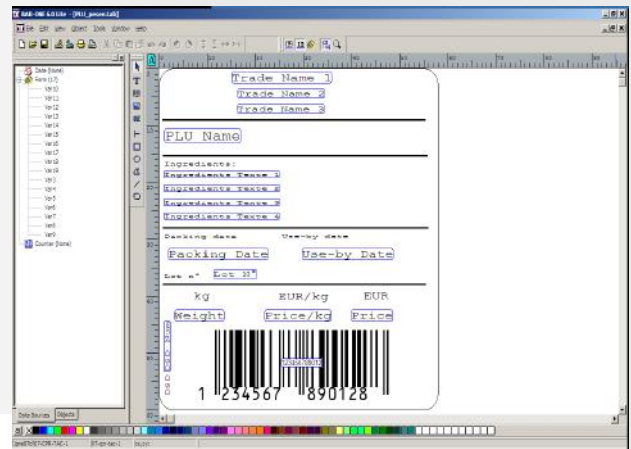

## OPERATOR INTERFACE

- ▼ **Simple and clear for operators**  
A colour touch screen enables fast access to the different operations of weighing and labelling.

## FLEXIBLE WORKSTATION CONFIGURATIONS

▼ Industrial scales

▼ Bar code readers

▼ Pallet/carton label printers

▼ Pack/carton label printers

## COMPANY NETWORK INTEGRATION

- ▼ Stand-alone mode with data transfer by USB key
- ▼ Direct Ethernet network connection
- ▼ Connection to ERP databases  
(download customer orders, export results, generate EDI files, ...)

## LABEL SET-UP

Label formats fully configurable

- Fully configurable using PC Windows software
- PLU label formats and logistical label formats: packets, pallets, ...
- EAN13 bar code, UCC.EAN128, ...
- Pictures and logos